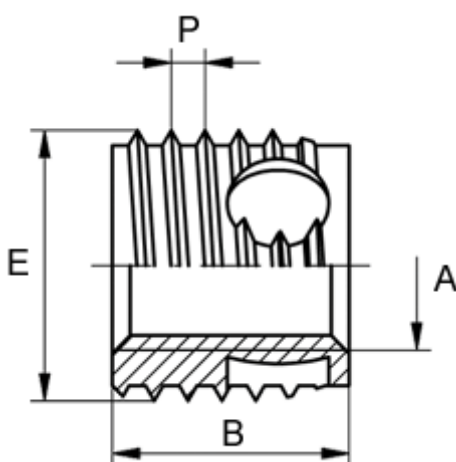

Article number: 12338000040500
Description: KLEE-coil 338 000 040.500
M4 St. steel 1.4305

Measures

Female thread A	= M4
Length B	= 8
Male thread E	= 6.5
Min hole depth blind hole	= 10
Thread pitch P	= 0.80
Type	= 338 000 040 ...